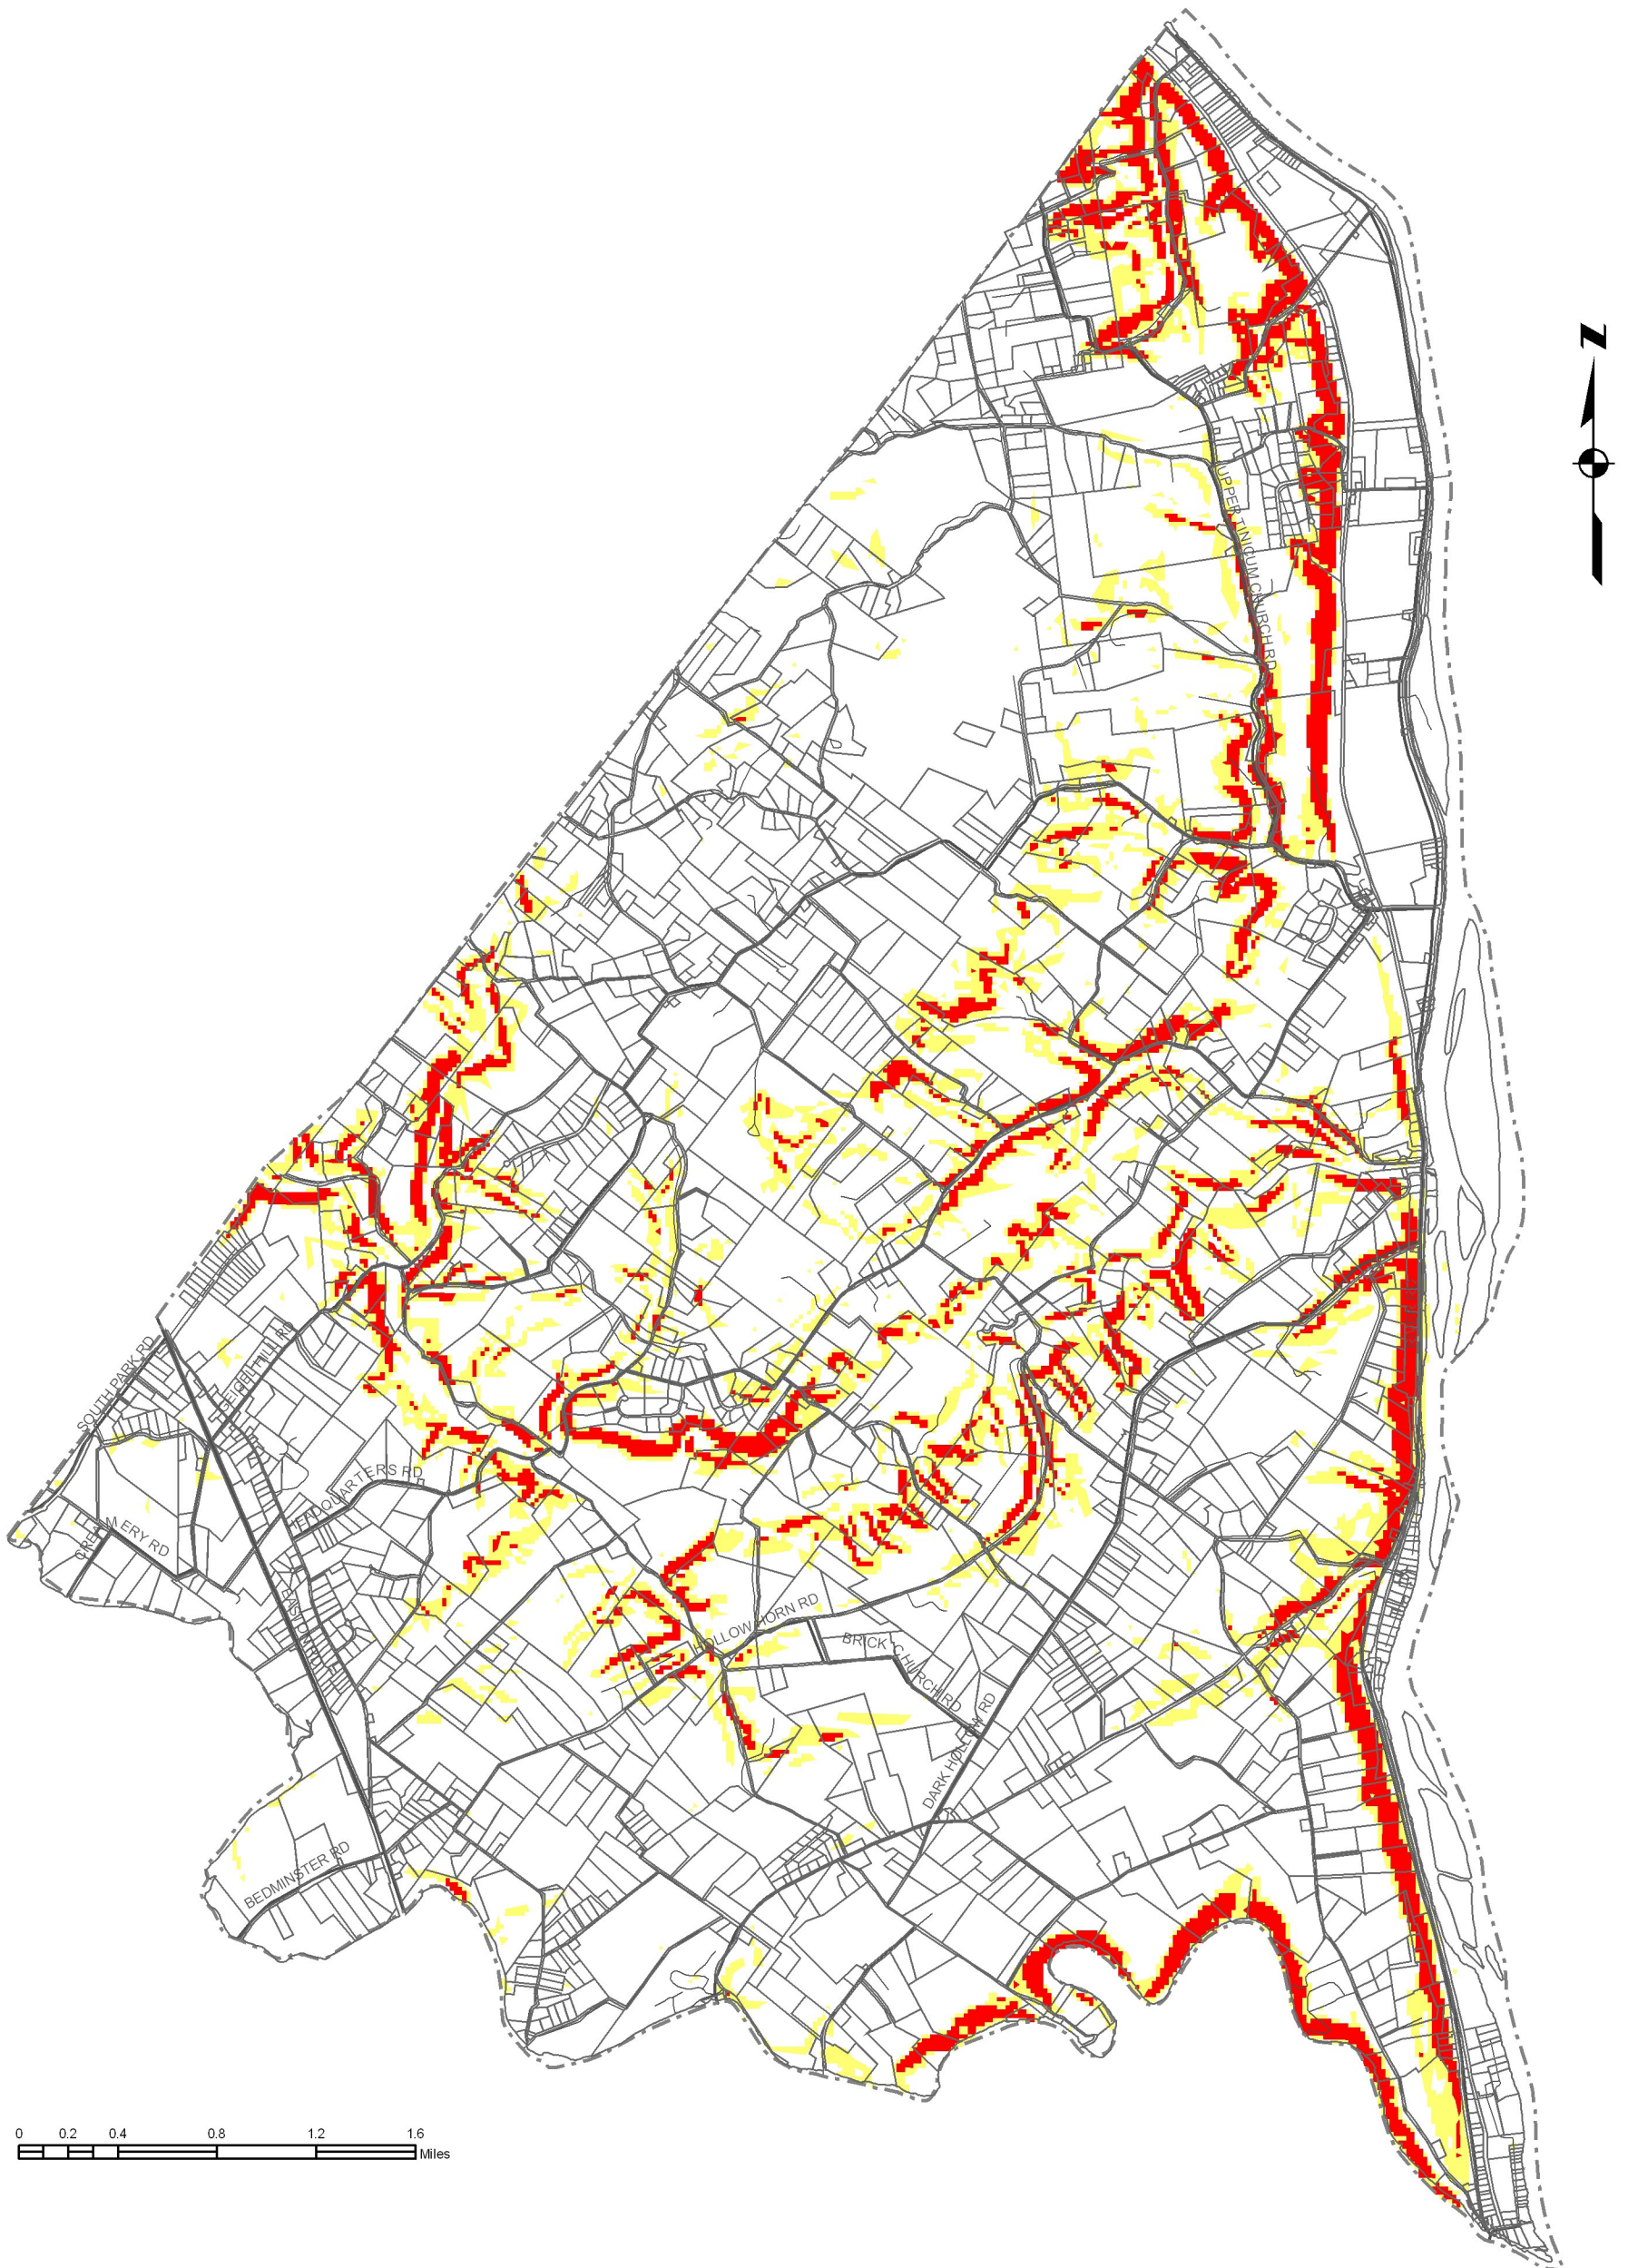

# STEEP SLOPES

## STEEP SLOPES

|  |   |   |      |
|--|---|---|------|
| Steep Slope District   |  | 20%-25%   |      |
| Slope  |  | 25%-30%   |      |
|  | 15%-20%   |  | >30% |

**TINICUM TOWNSHIP  
BUCKS COUNTY  
PENNSYLVANIA**