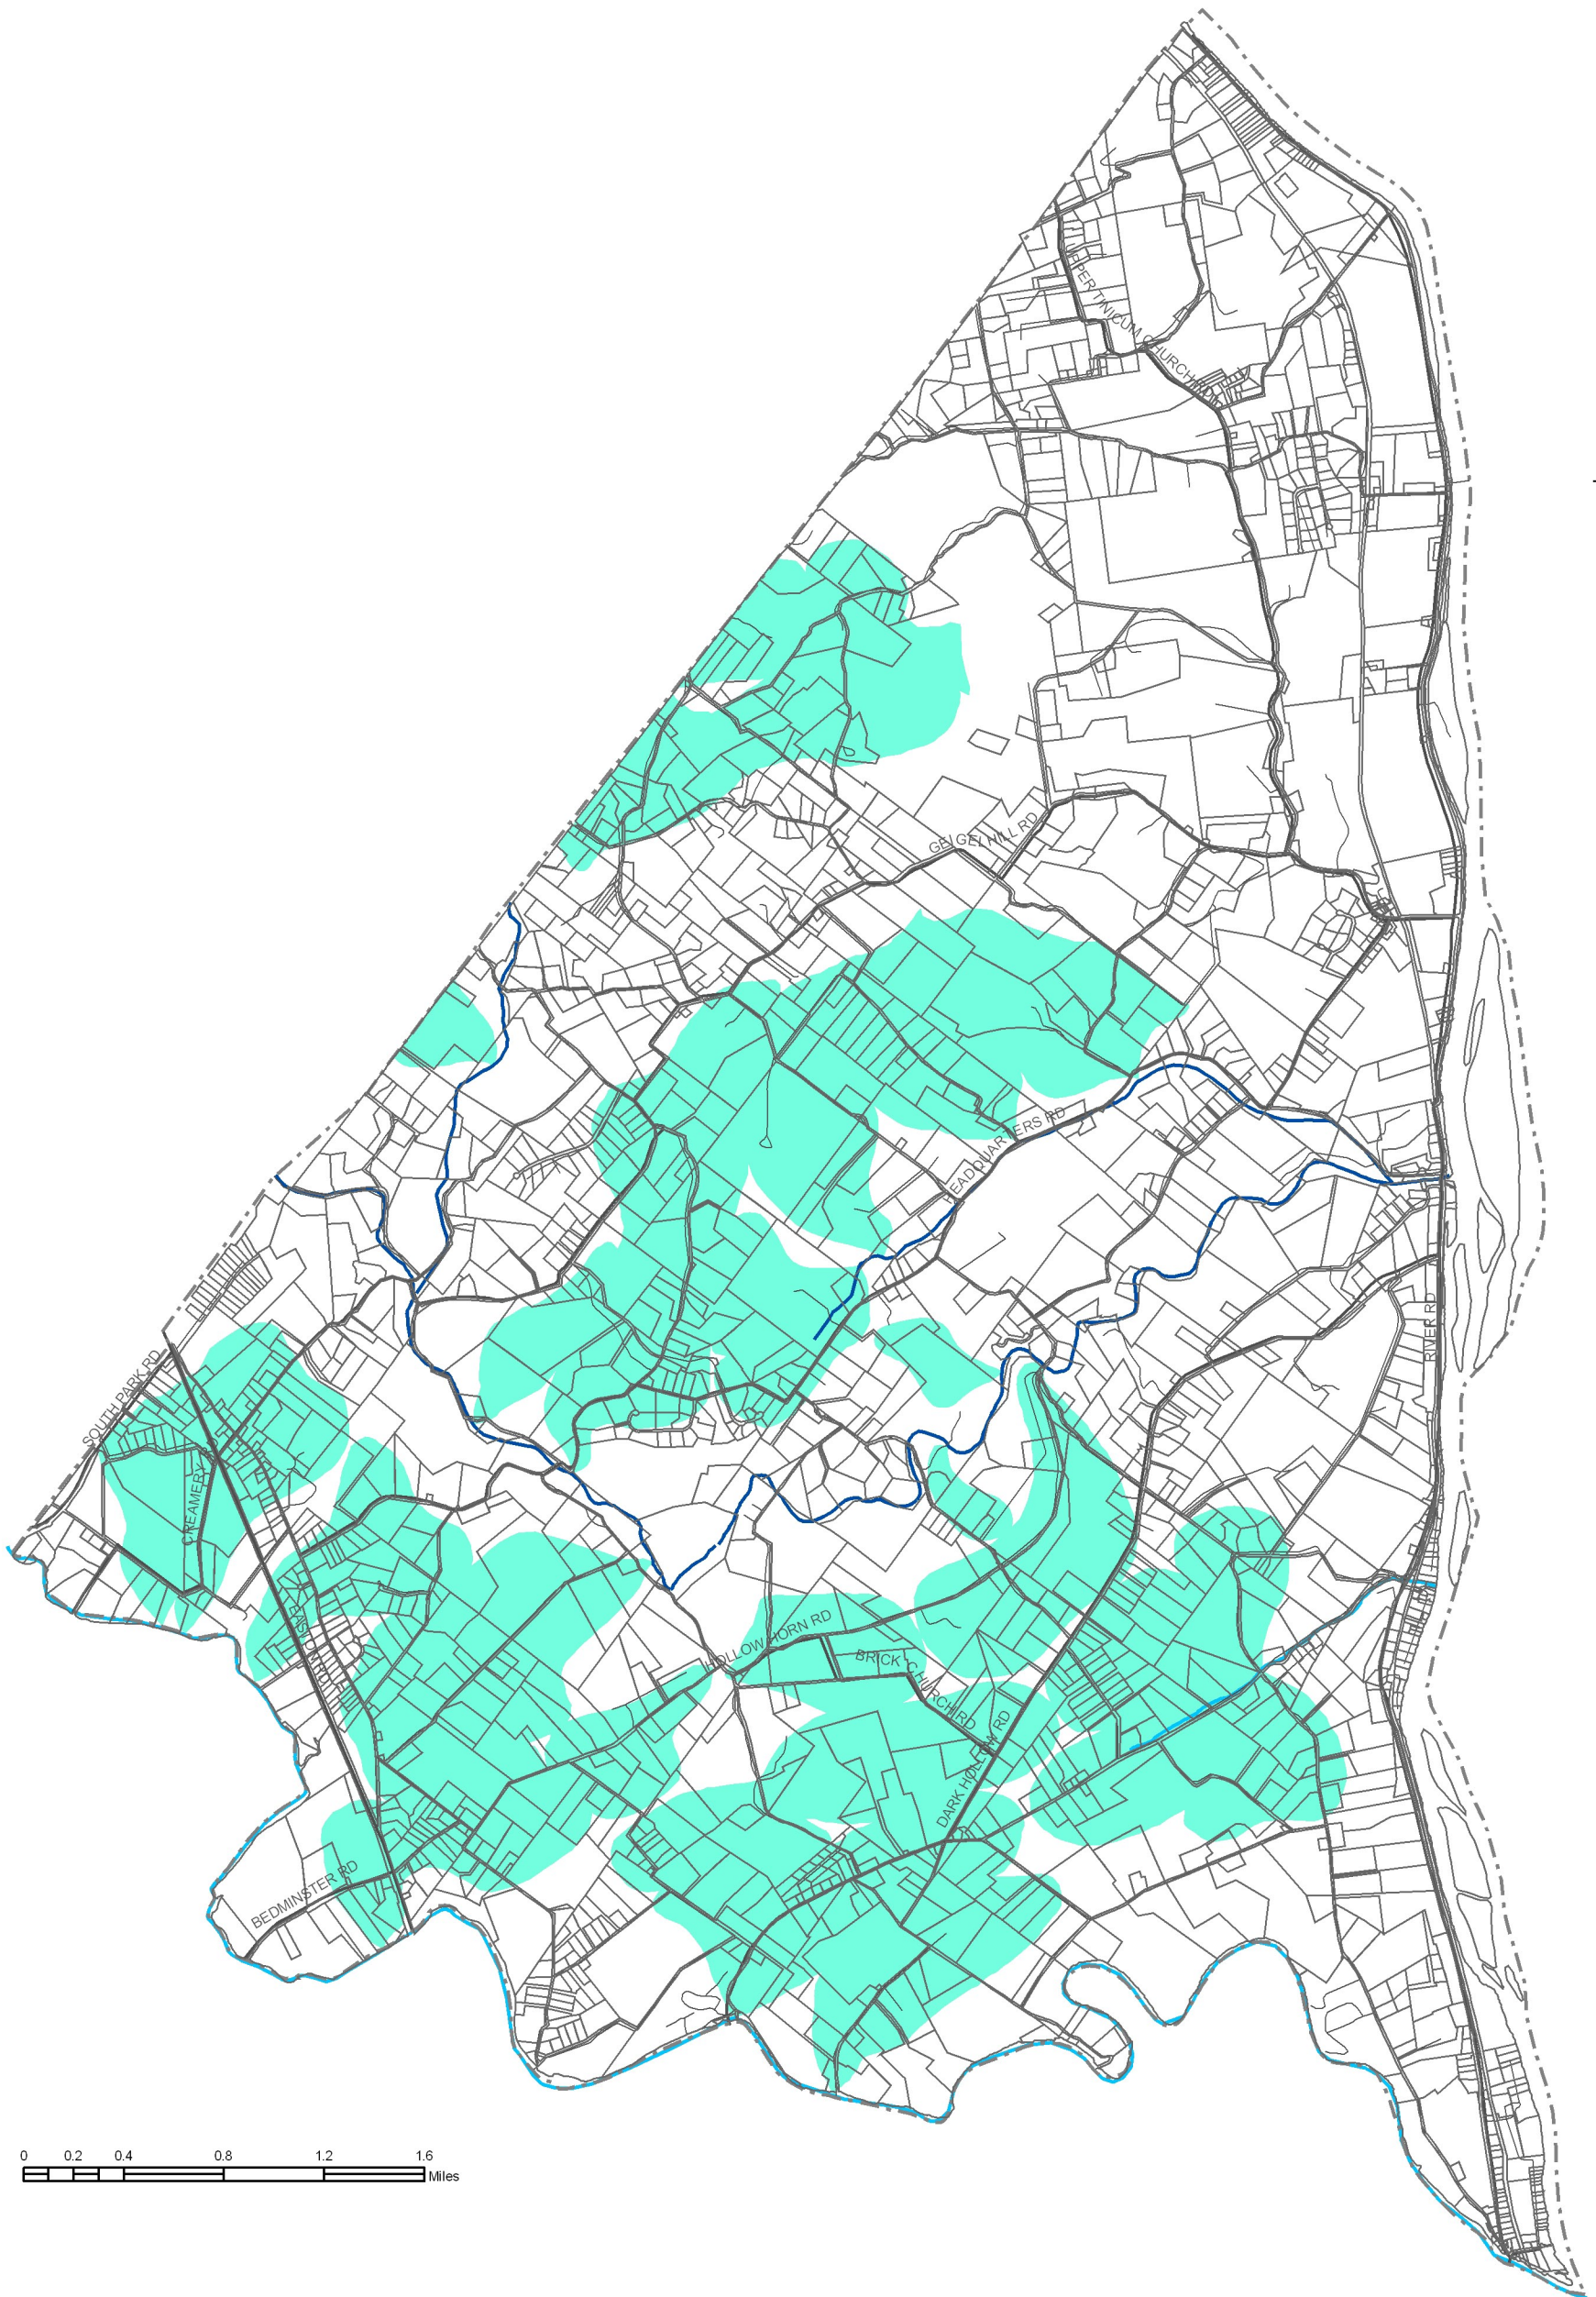

CRITICAL RECHARGE

CRITICAL RECHARGE

Special Protected Waters

PW_CODE

- EV
- HQ
- Except. value & High Qual. Headwater Areas

**TINICUM TOWNSHIP
BUCKS COUNTY
PENNSYLVANIA**