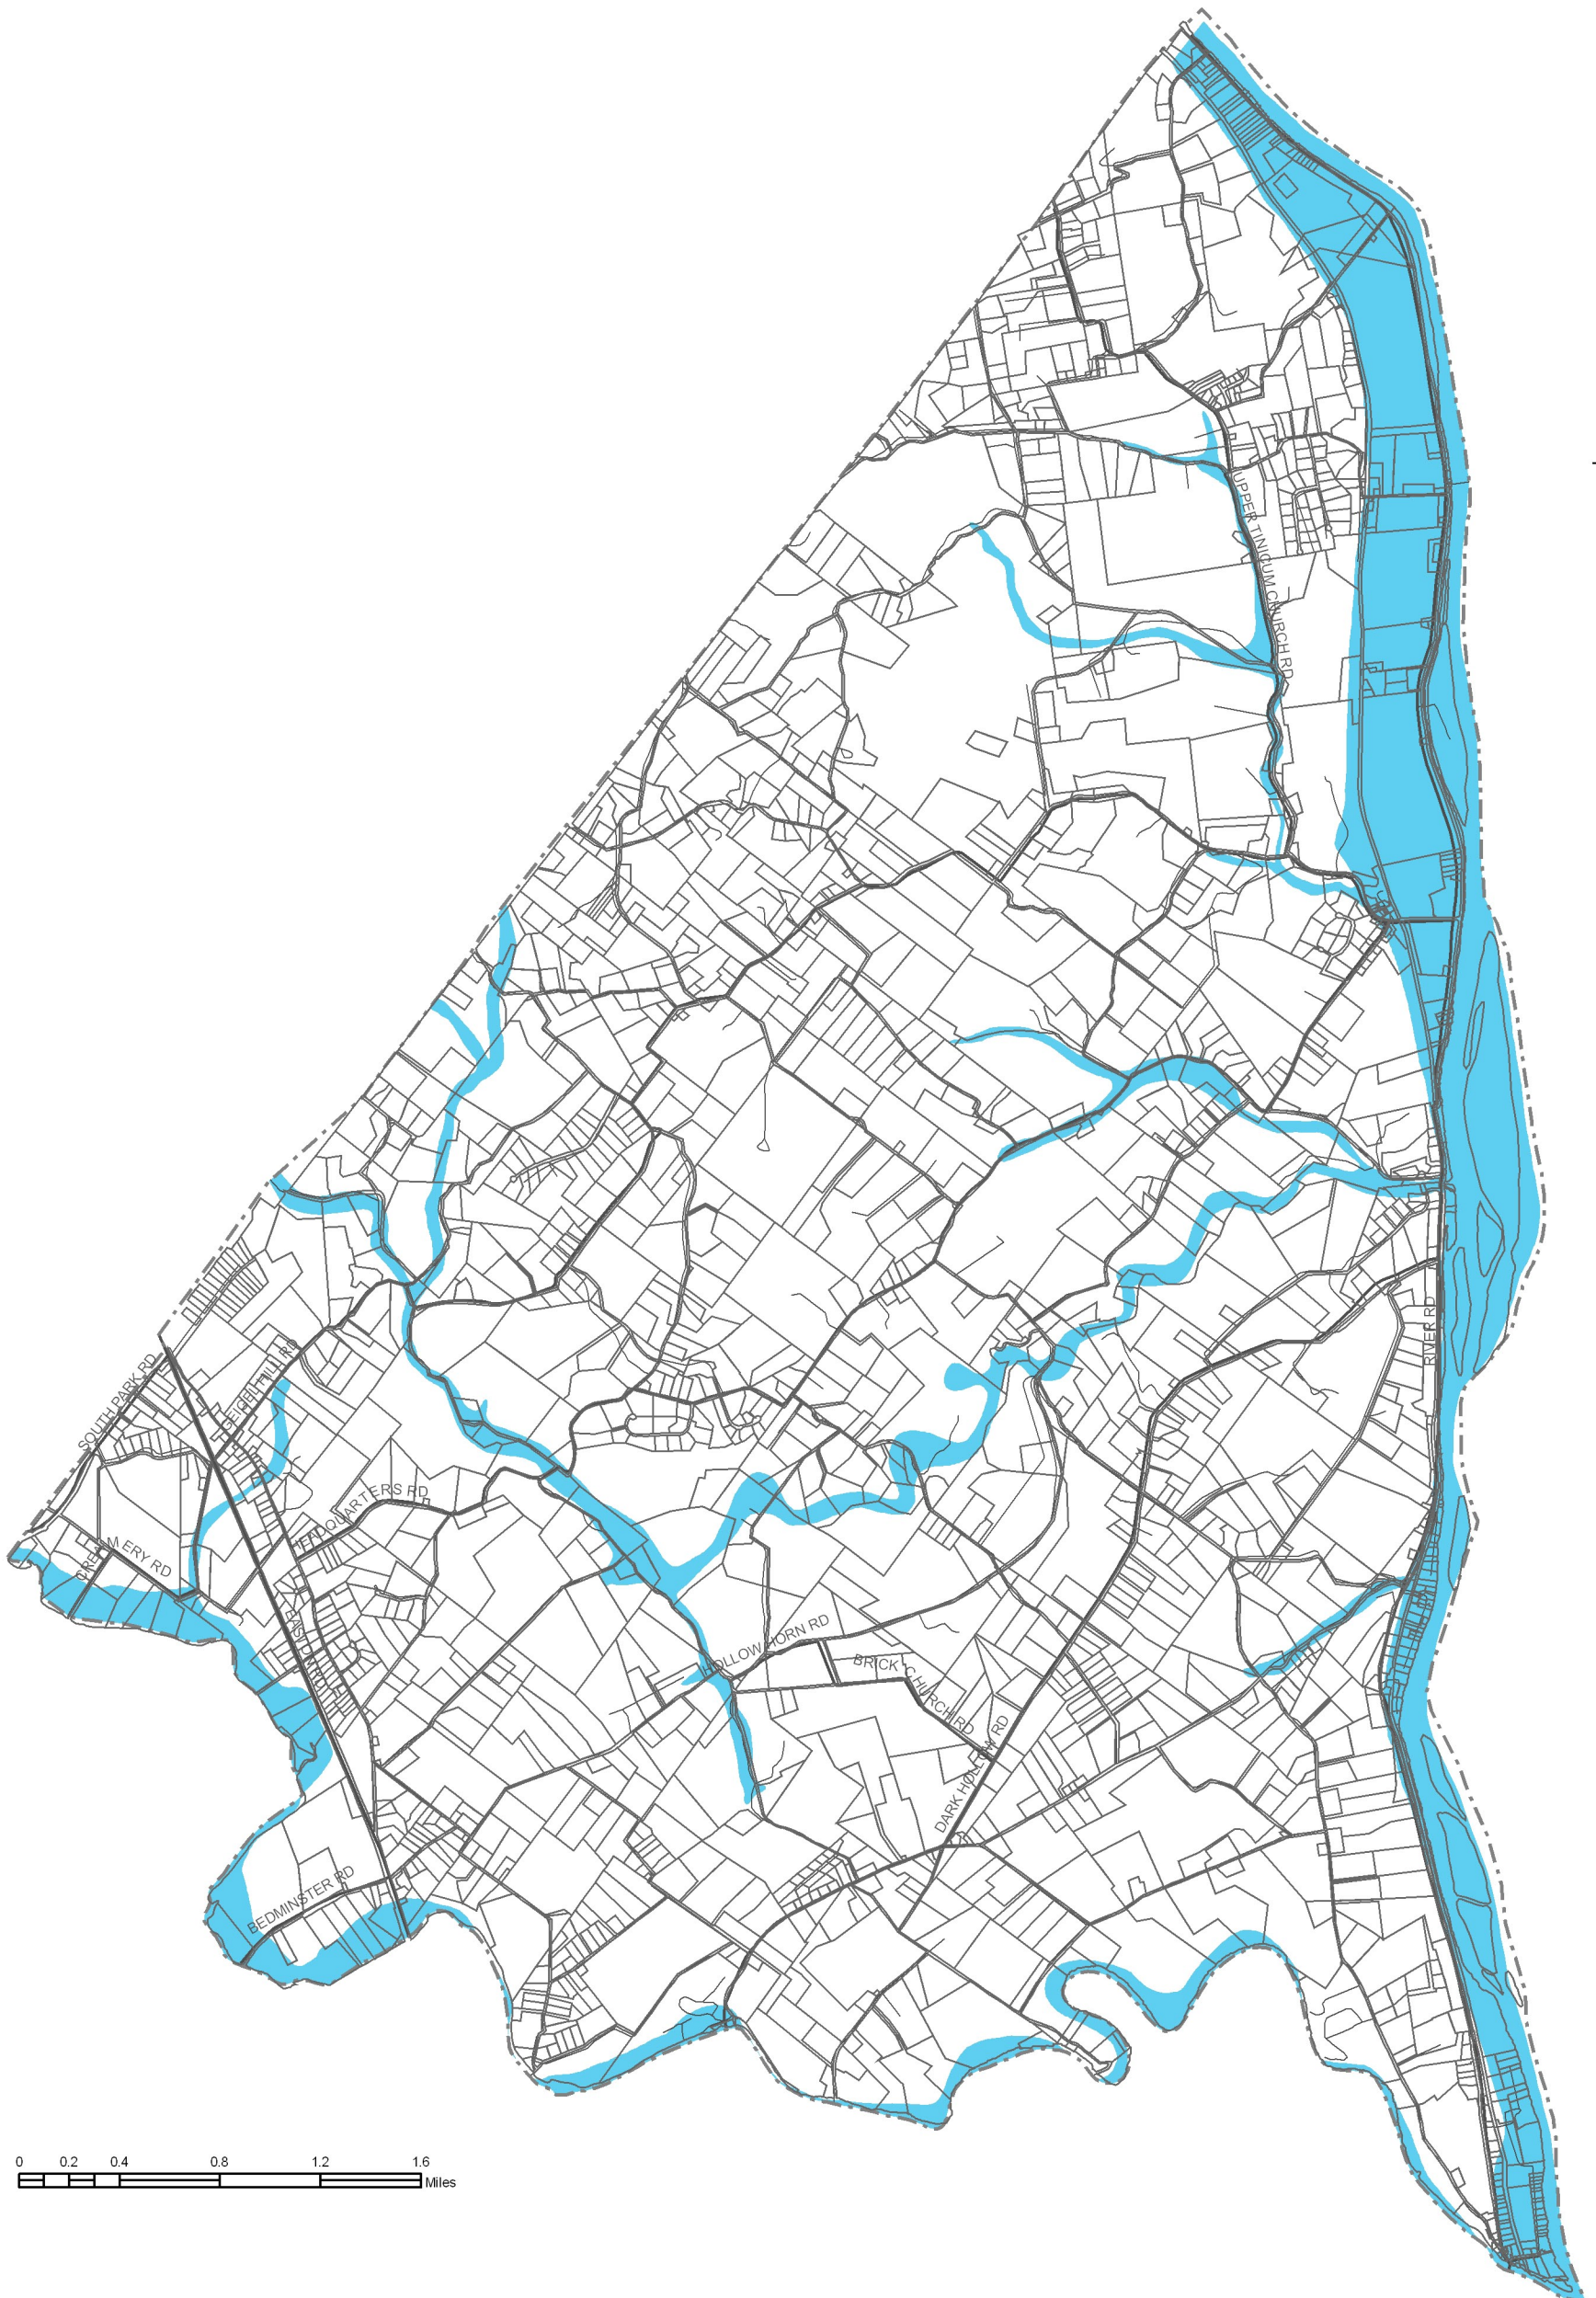

# FLOODPLAIN DISTRICT

## FLOODPLAIN DISTRICT

Floodplain District

TINICUM TOWNSHIP  
BUCKS COUNTY  
PENNSYLVANIA