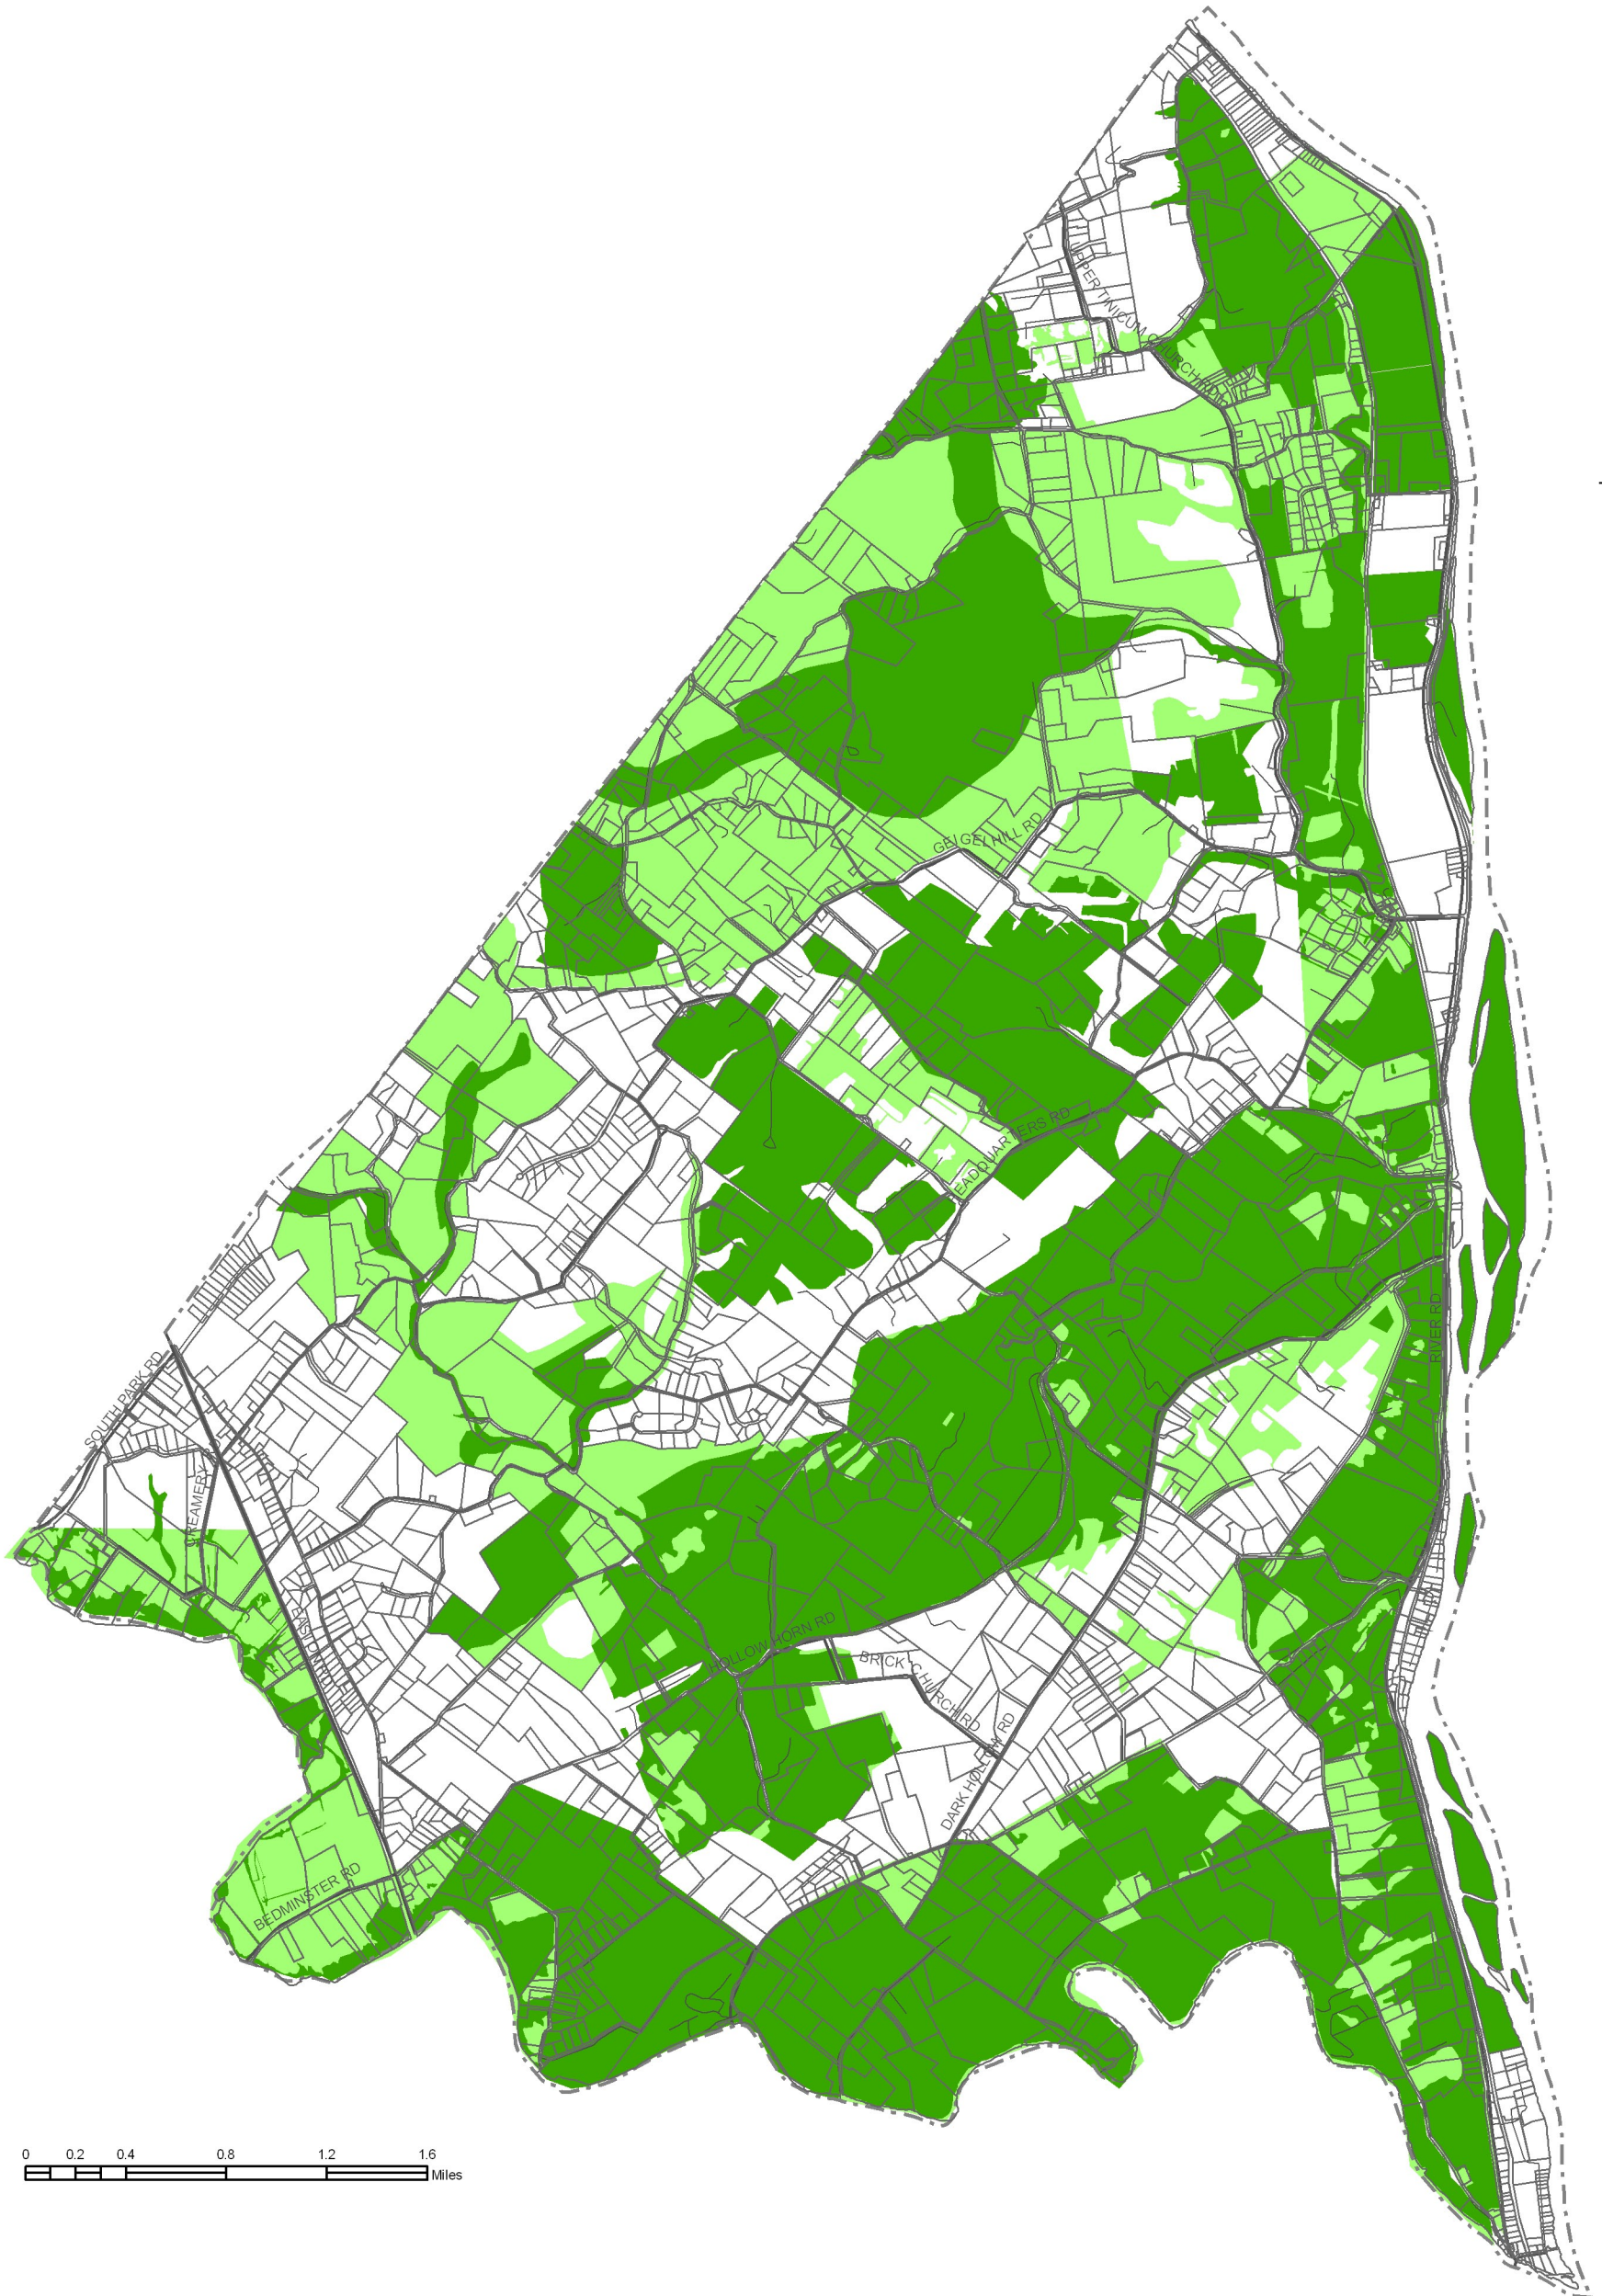

# CRITICAL BIODIVERSITY

## CRITICAL BIODIVERSITY

Critical Biodiversity District

Classification

- Core Habitat Areas
- Buffer Habitat Areas

TINICUM TOWNSHIP  
BUCKS COUNTY  
PENNSYLVANIA