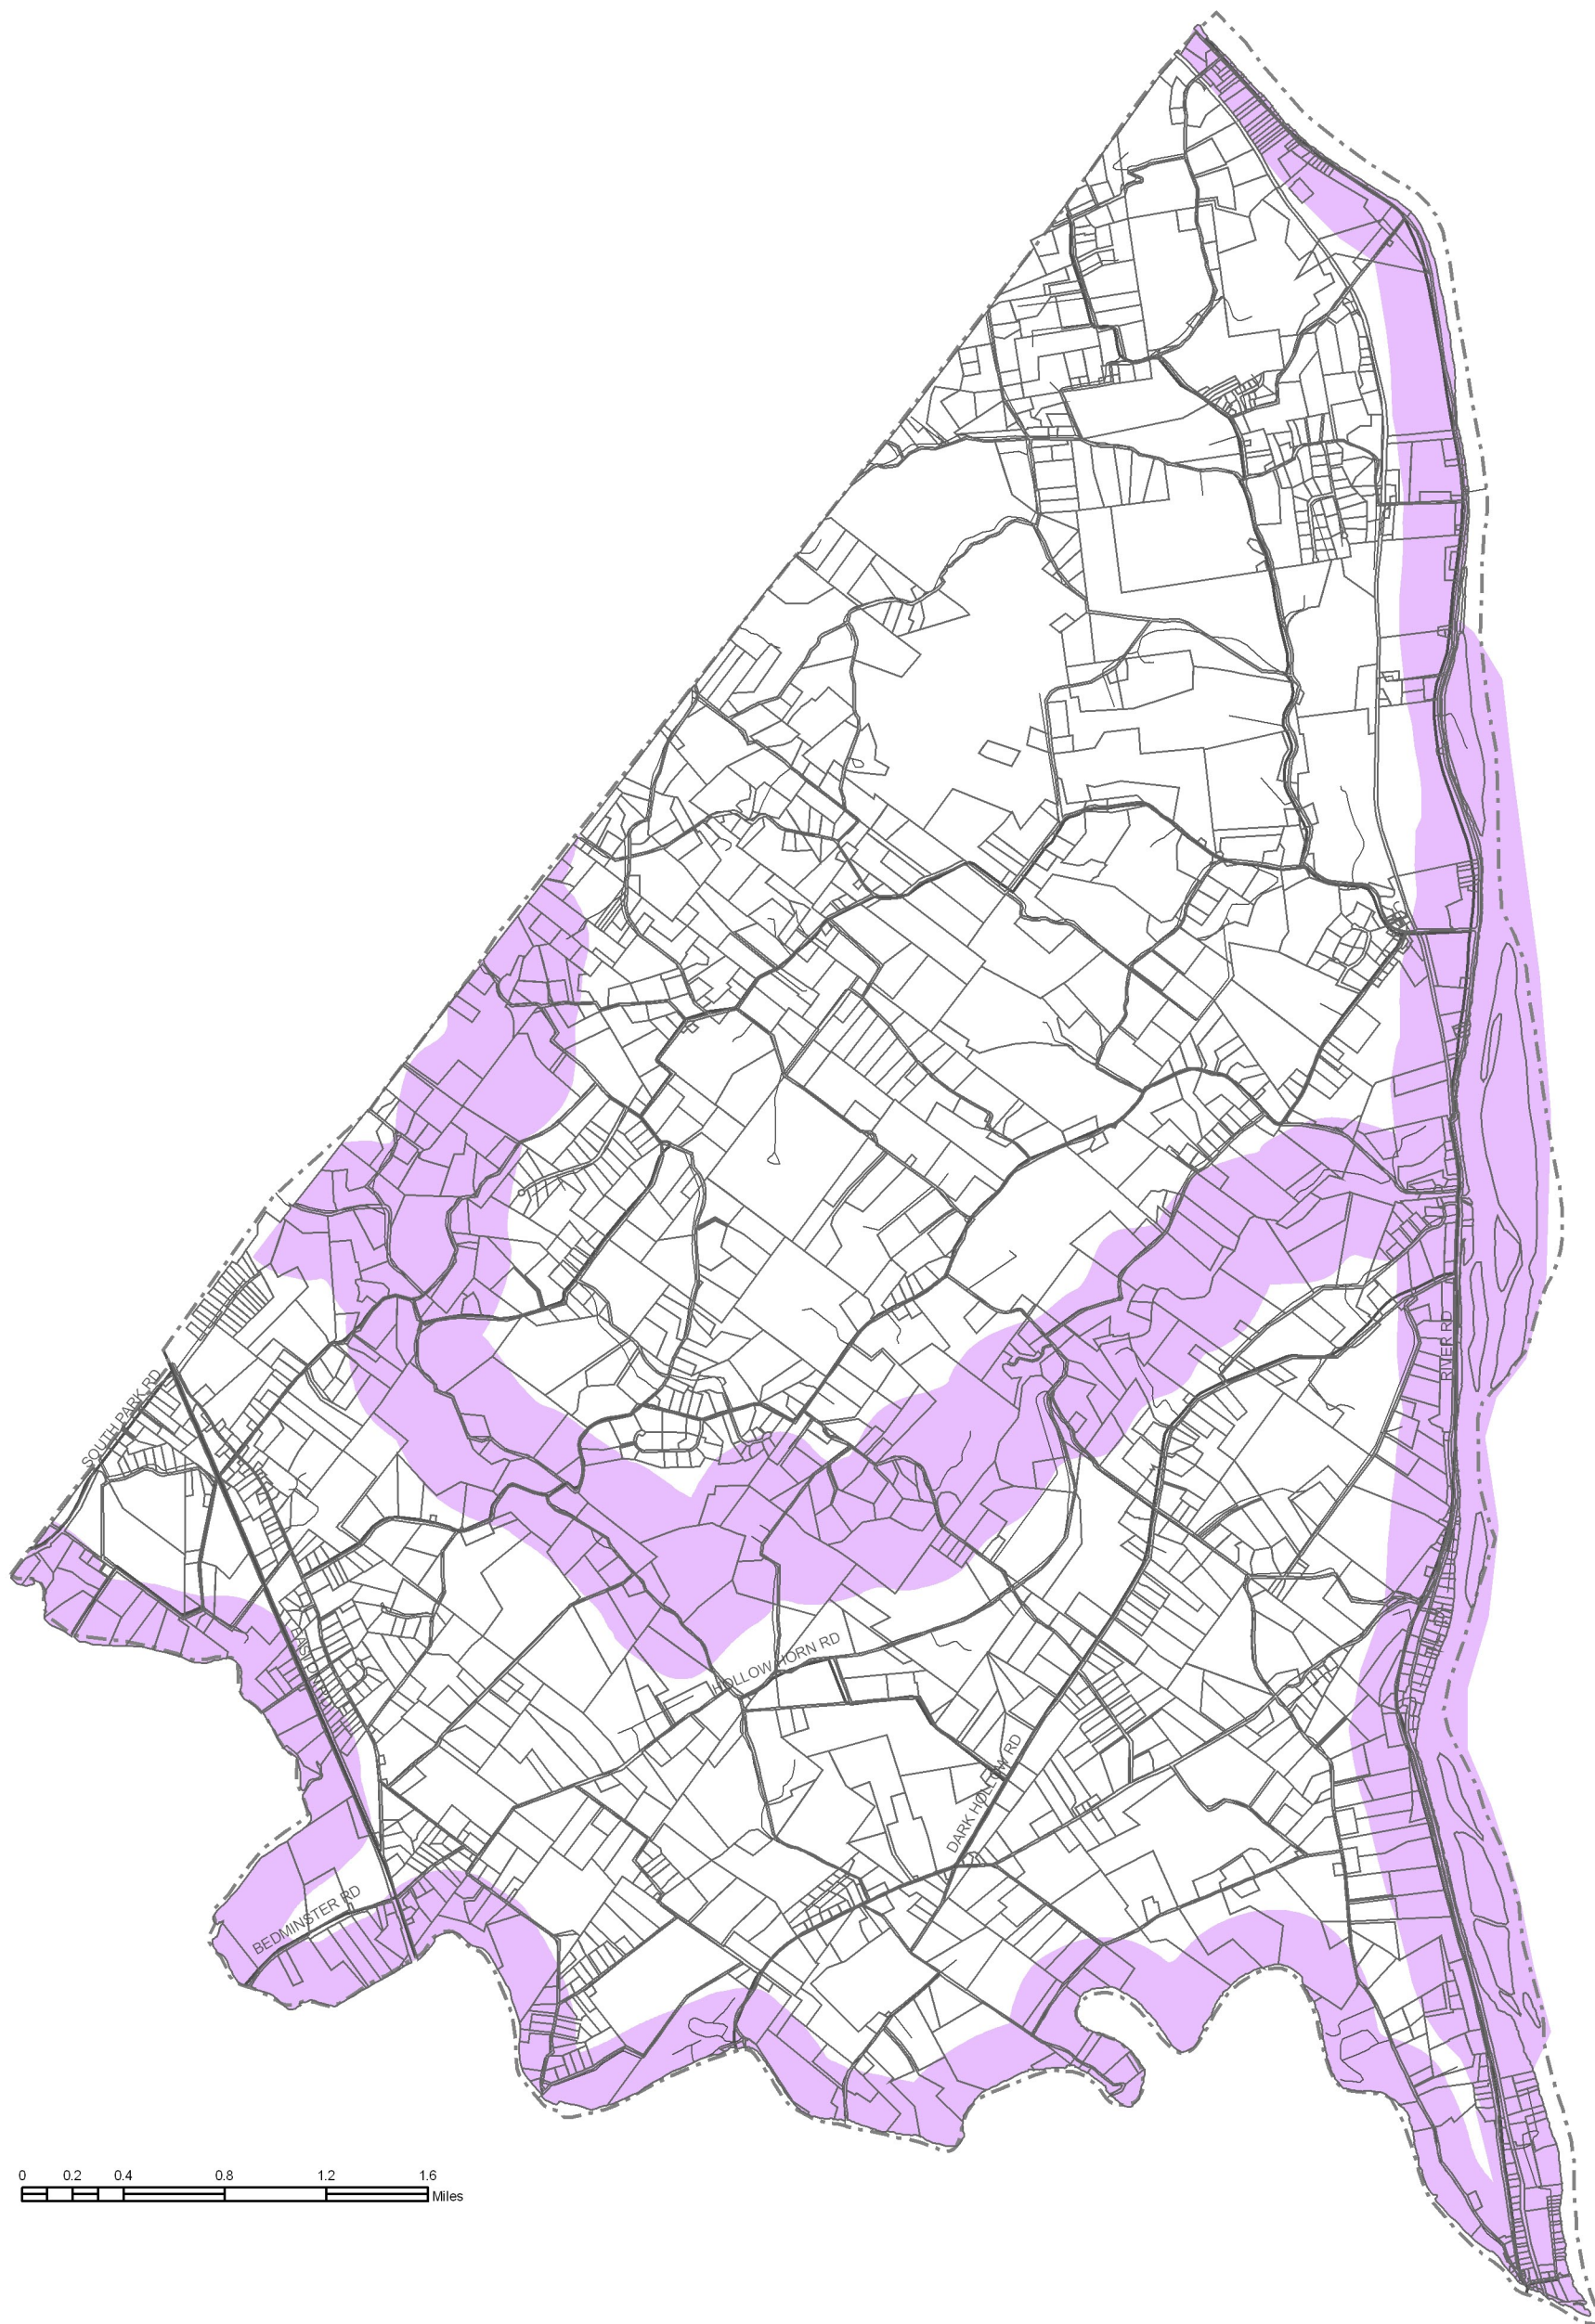

# DELAWARE WILD & SCENIC

## DELAWARE WILD & SCENIC

Delaware Wild and Scenic District

TINICUM TOWNSHIP  
BUCKS COUNTY  
PENNSYLVANIA