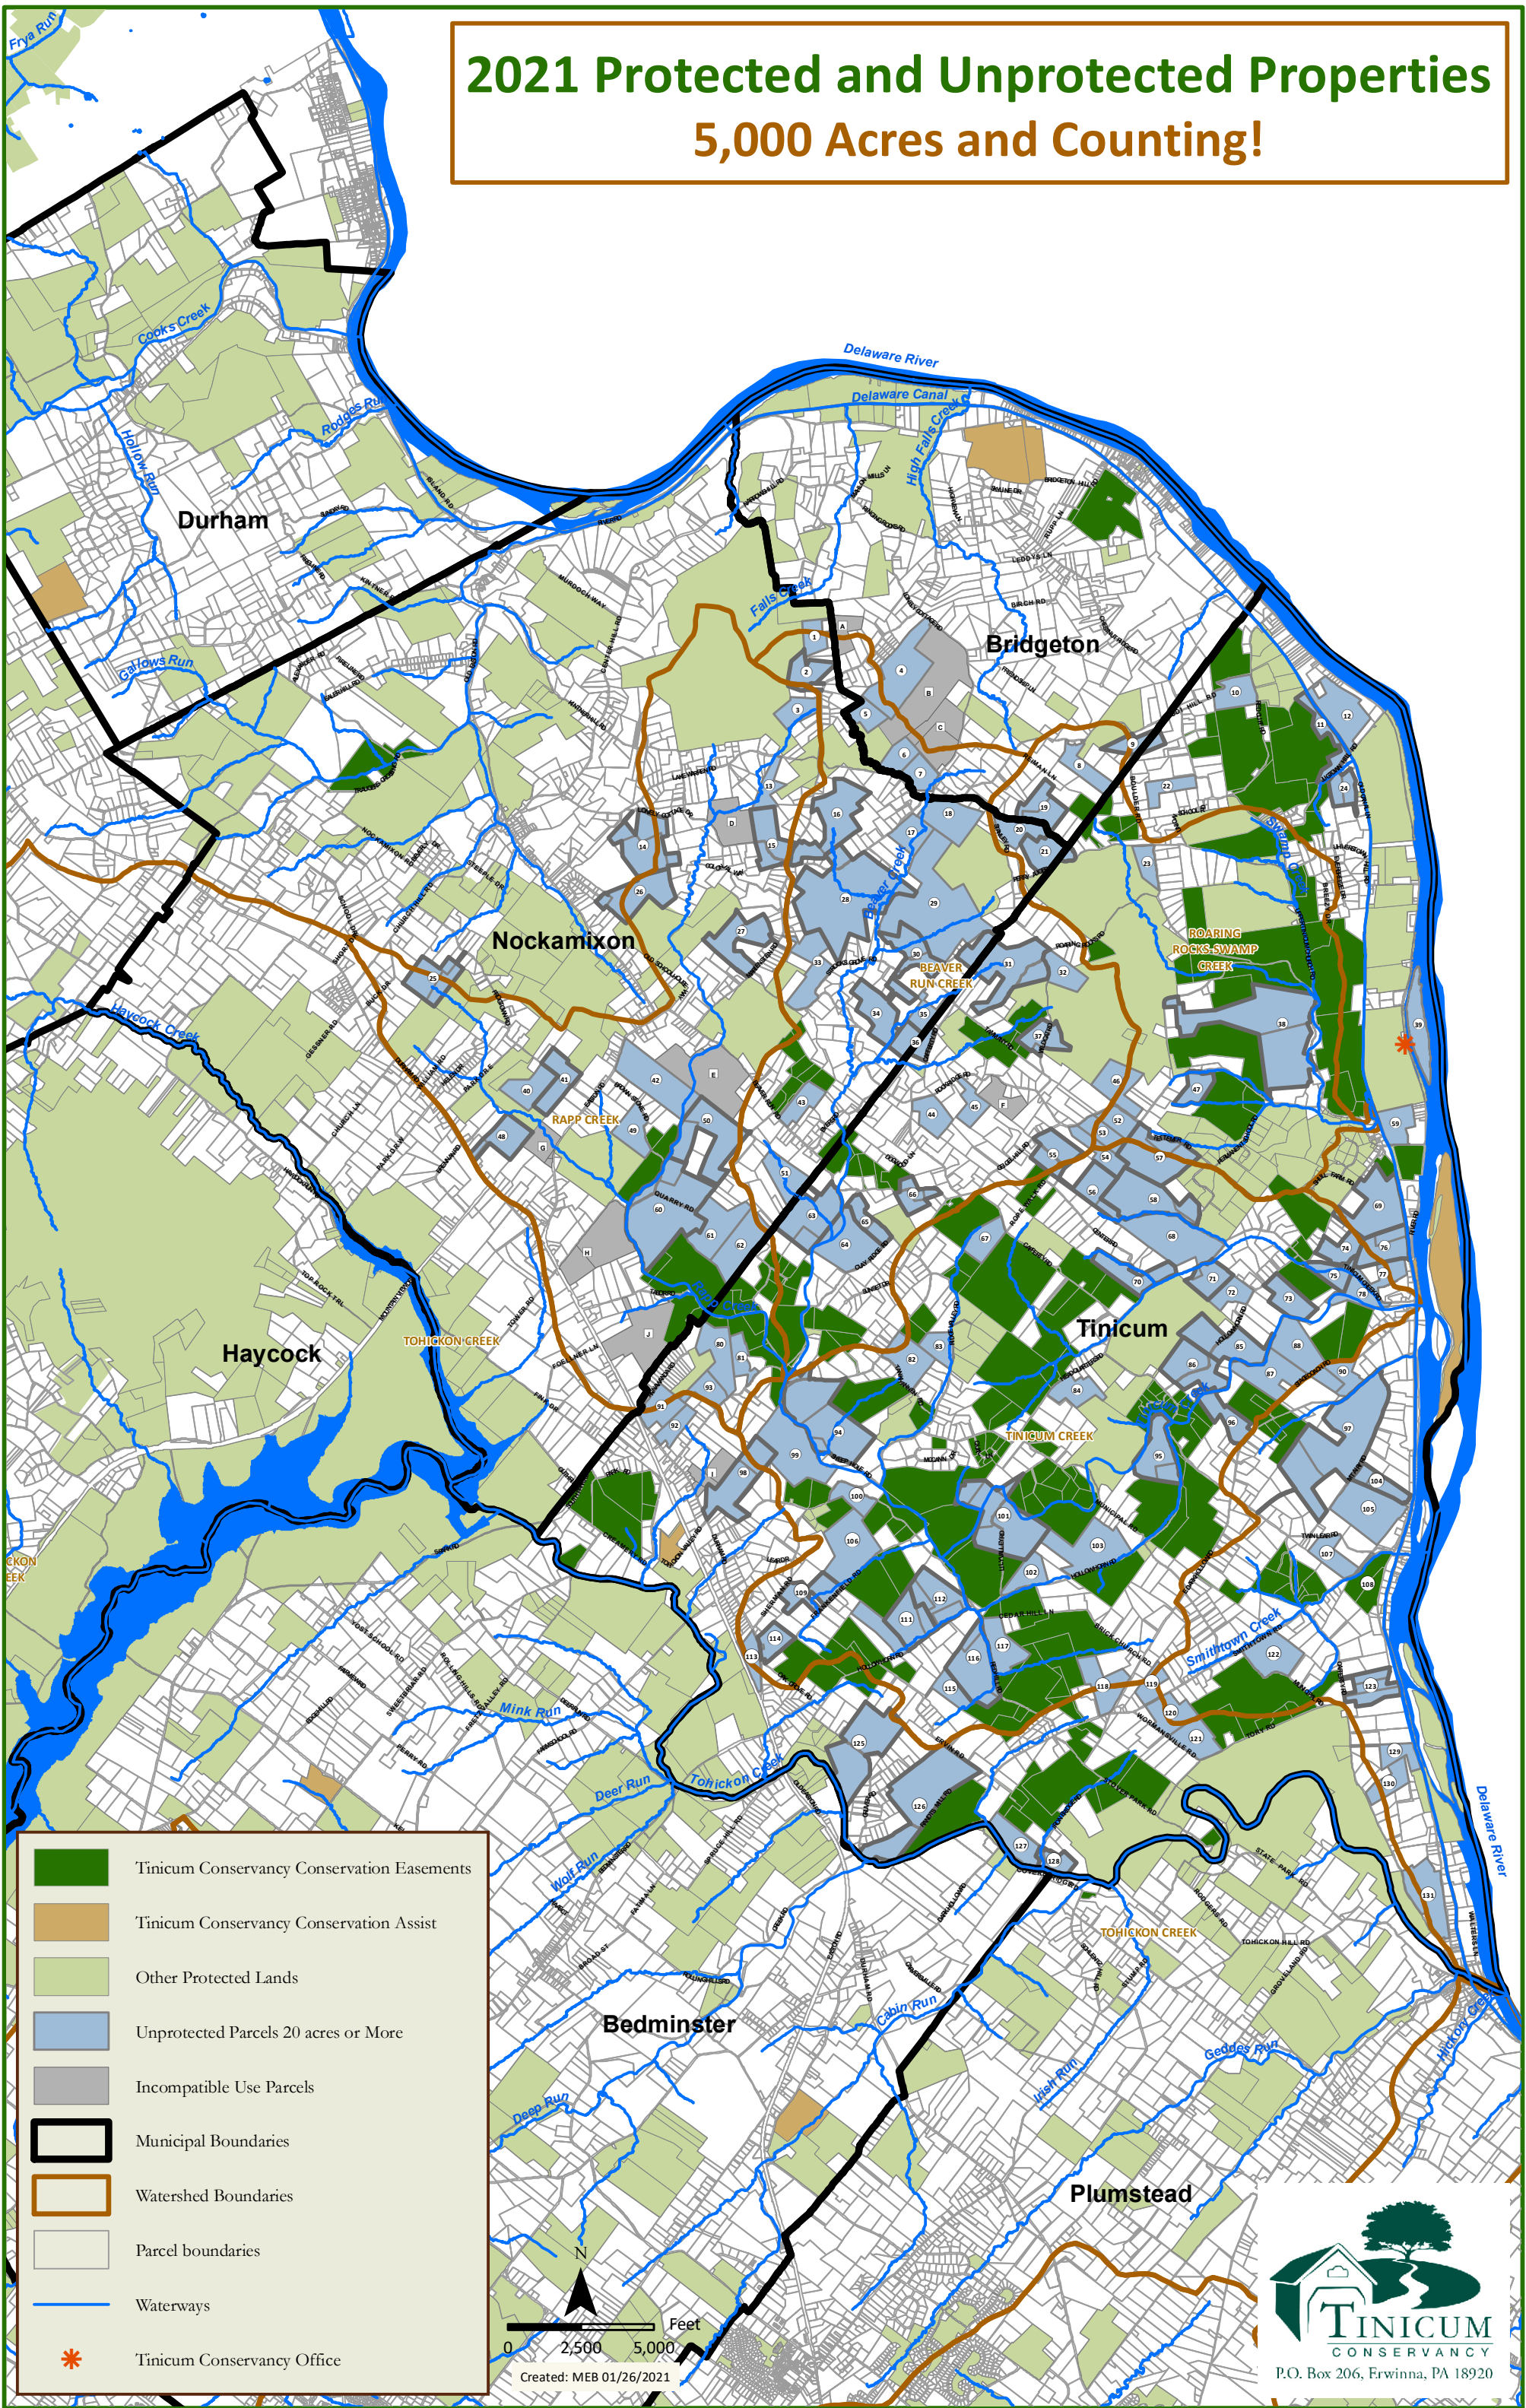

2021 Protected and Unprotected Properties

5,000 Acres and Counting!

- Tincum Conservancy Conservation Easements
- Tincum Conservancy Conservation Assist
- Other Protected Lands
- Unprotected Parcels 20 acres or More
- Incompatible Use Parcels
- Municipal Boundaries
- Watershed Boundaries
- Parcel boundaries
- Waterways
- Tincum Conservancy Office

0 2,500 5,000 Feet

Created: MEB 01/26/2021